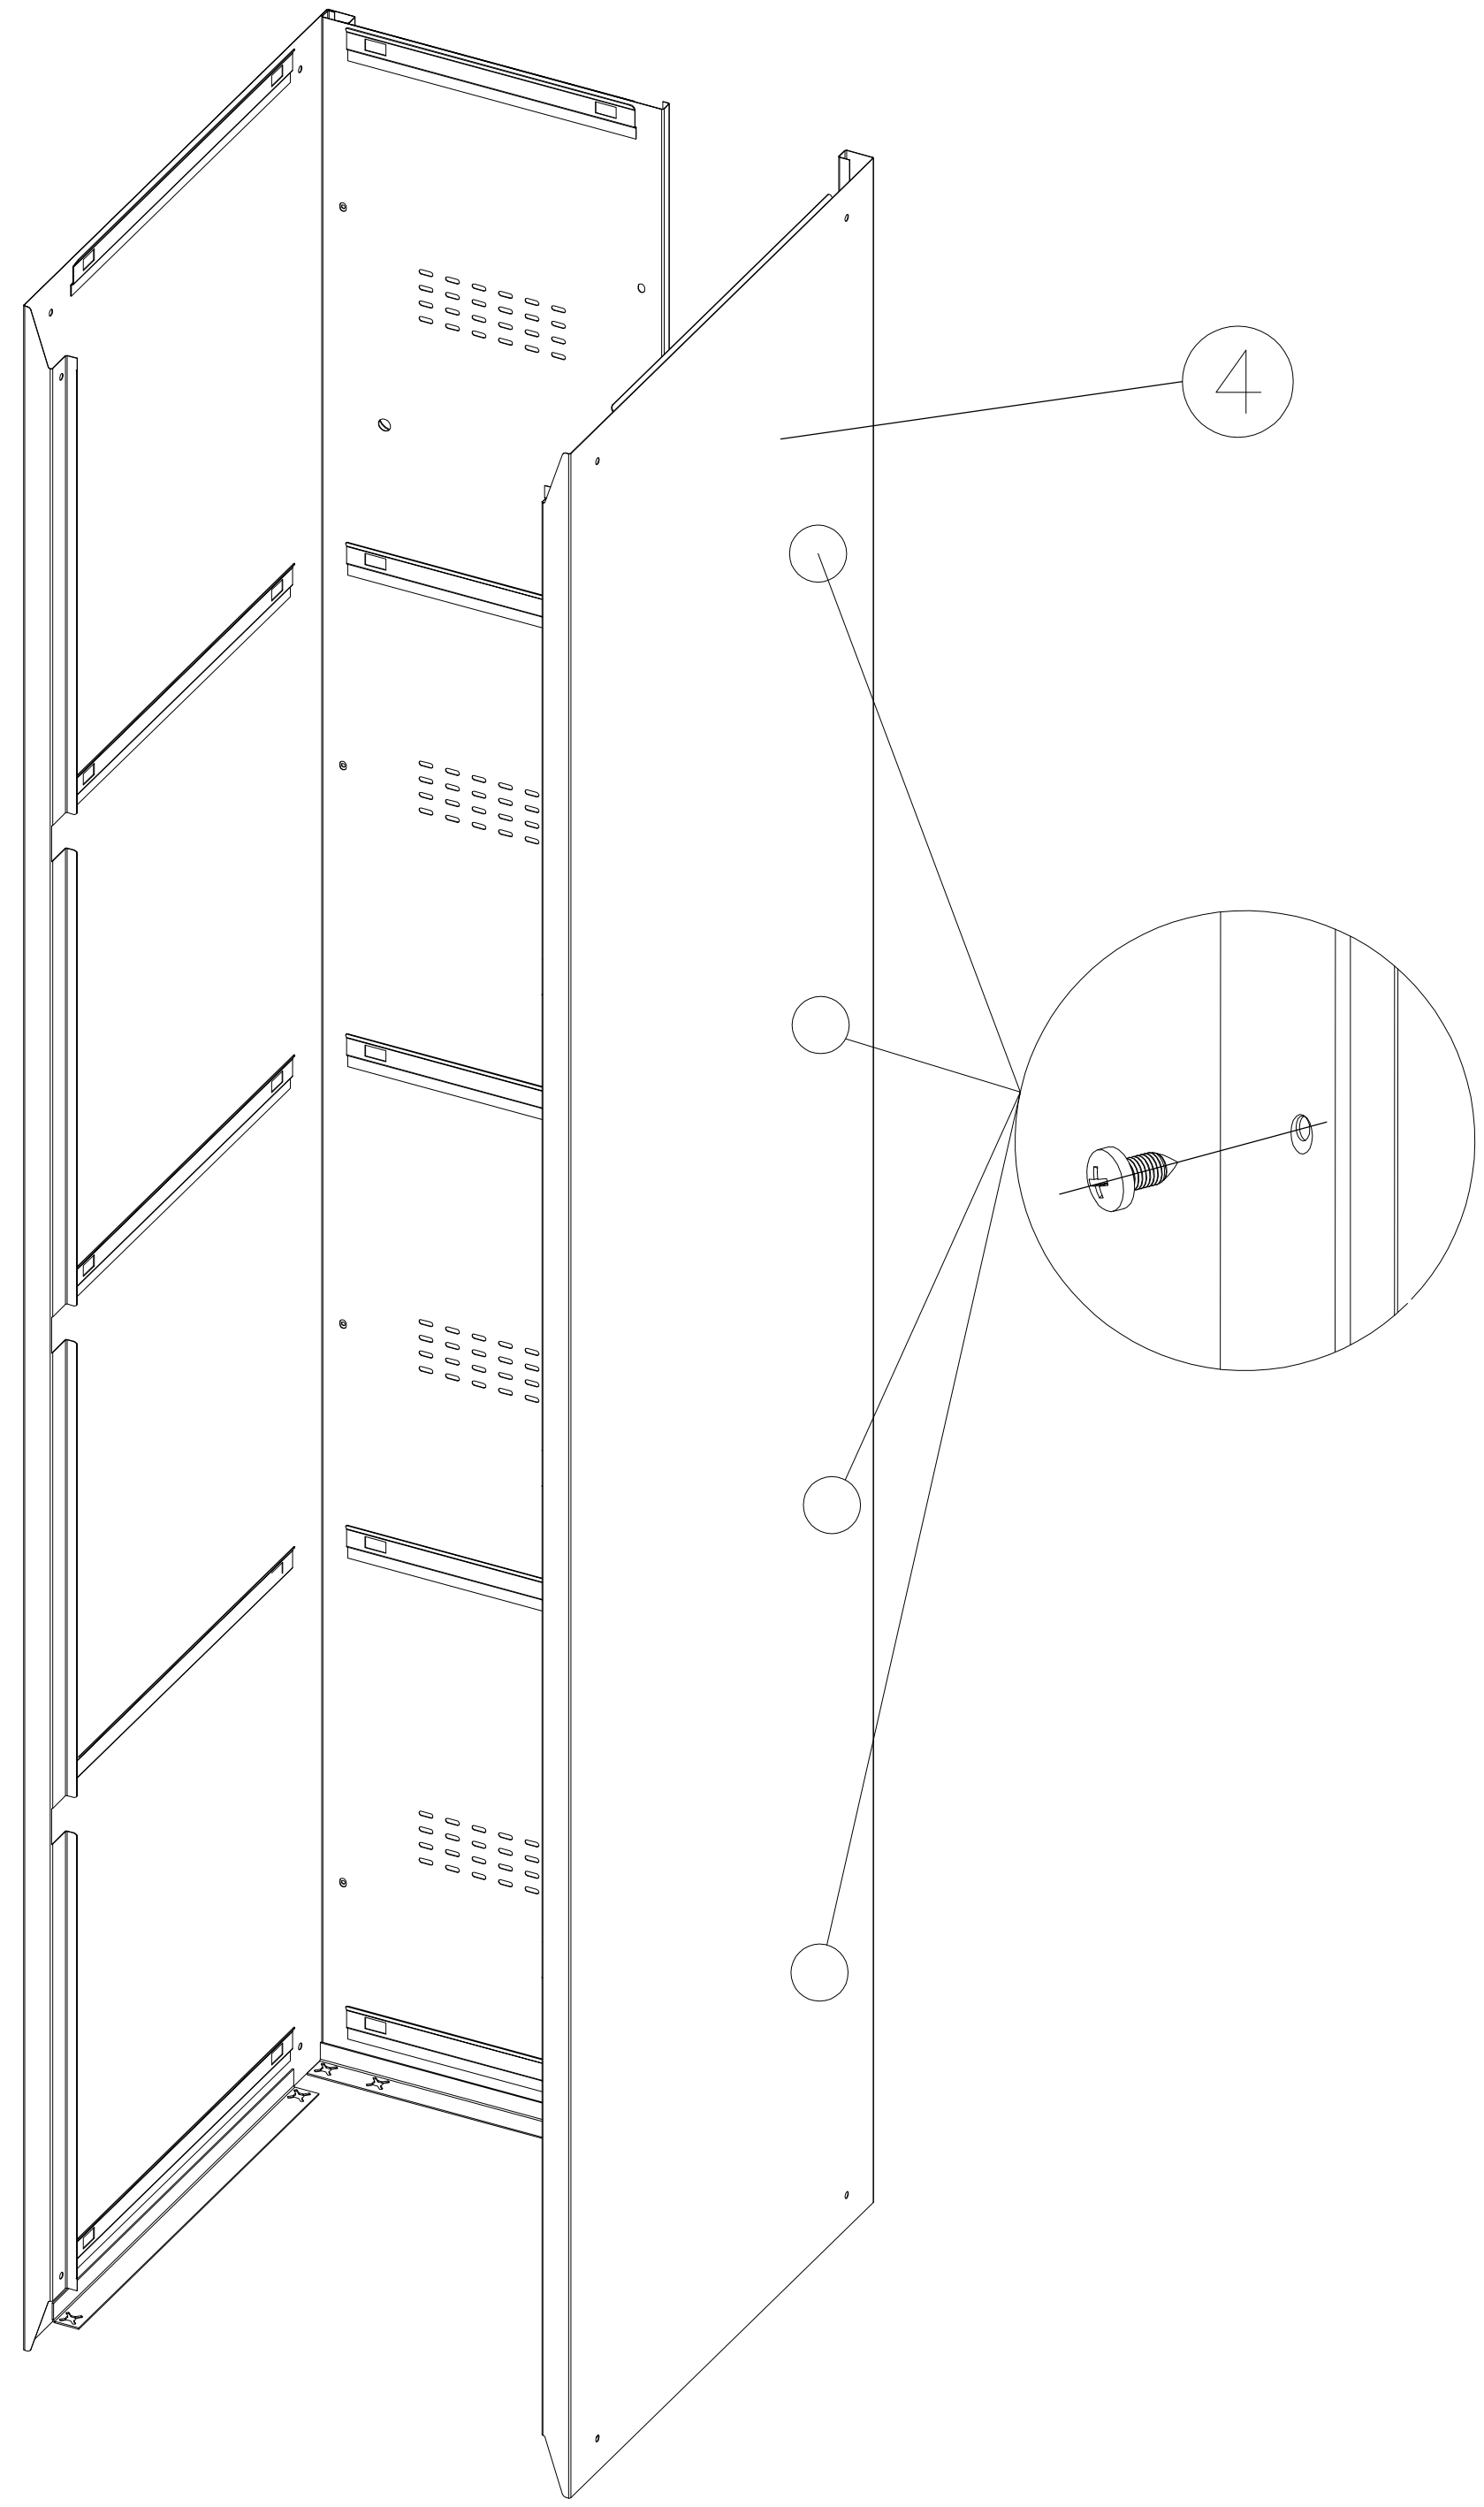

Spitze Schraube- 8 Stck.

Before assembling remove door from front frame.

1

10
X4

2

10
X4

3

4