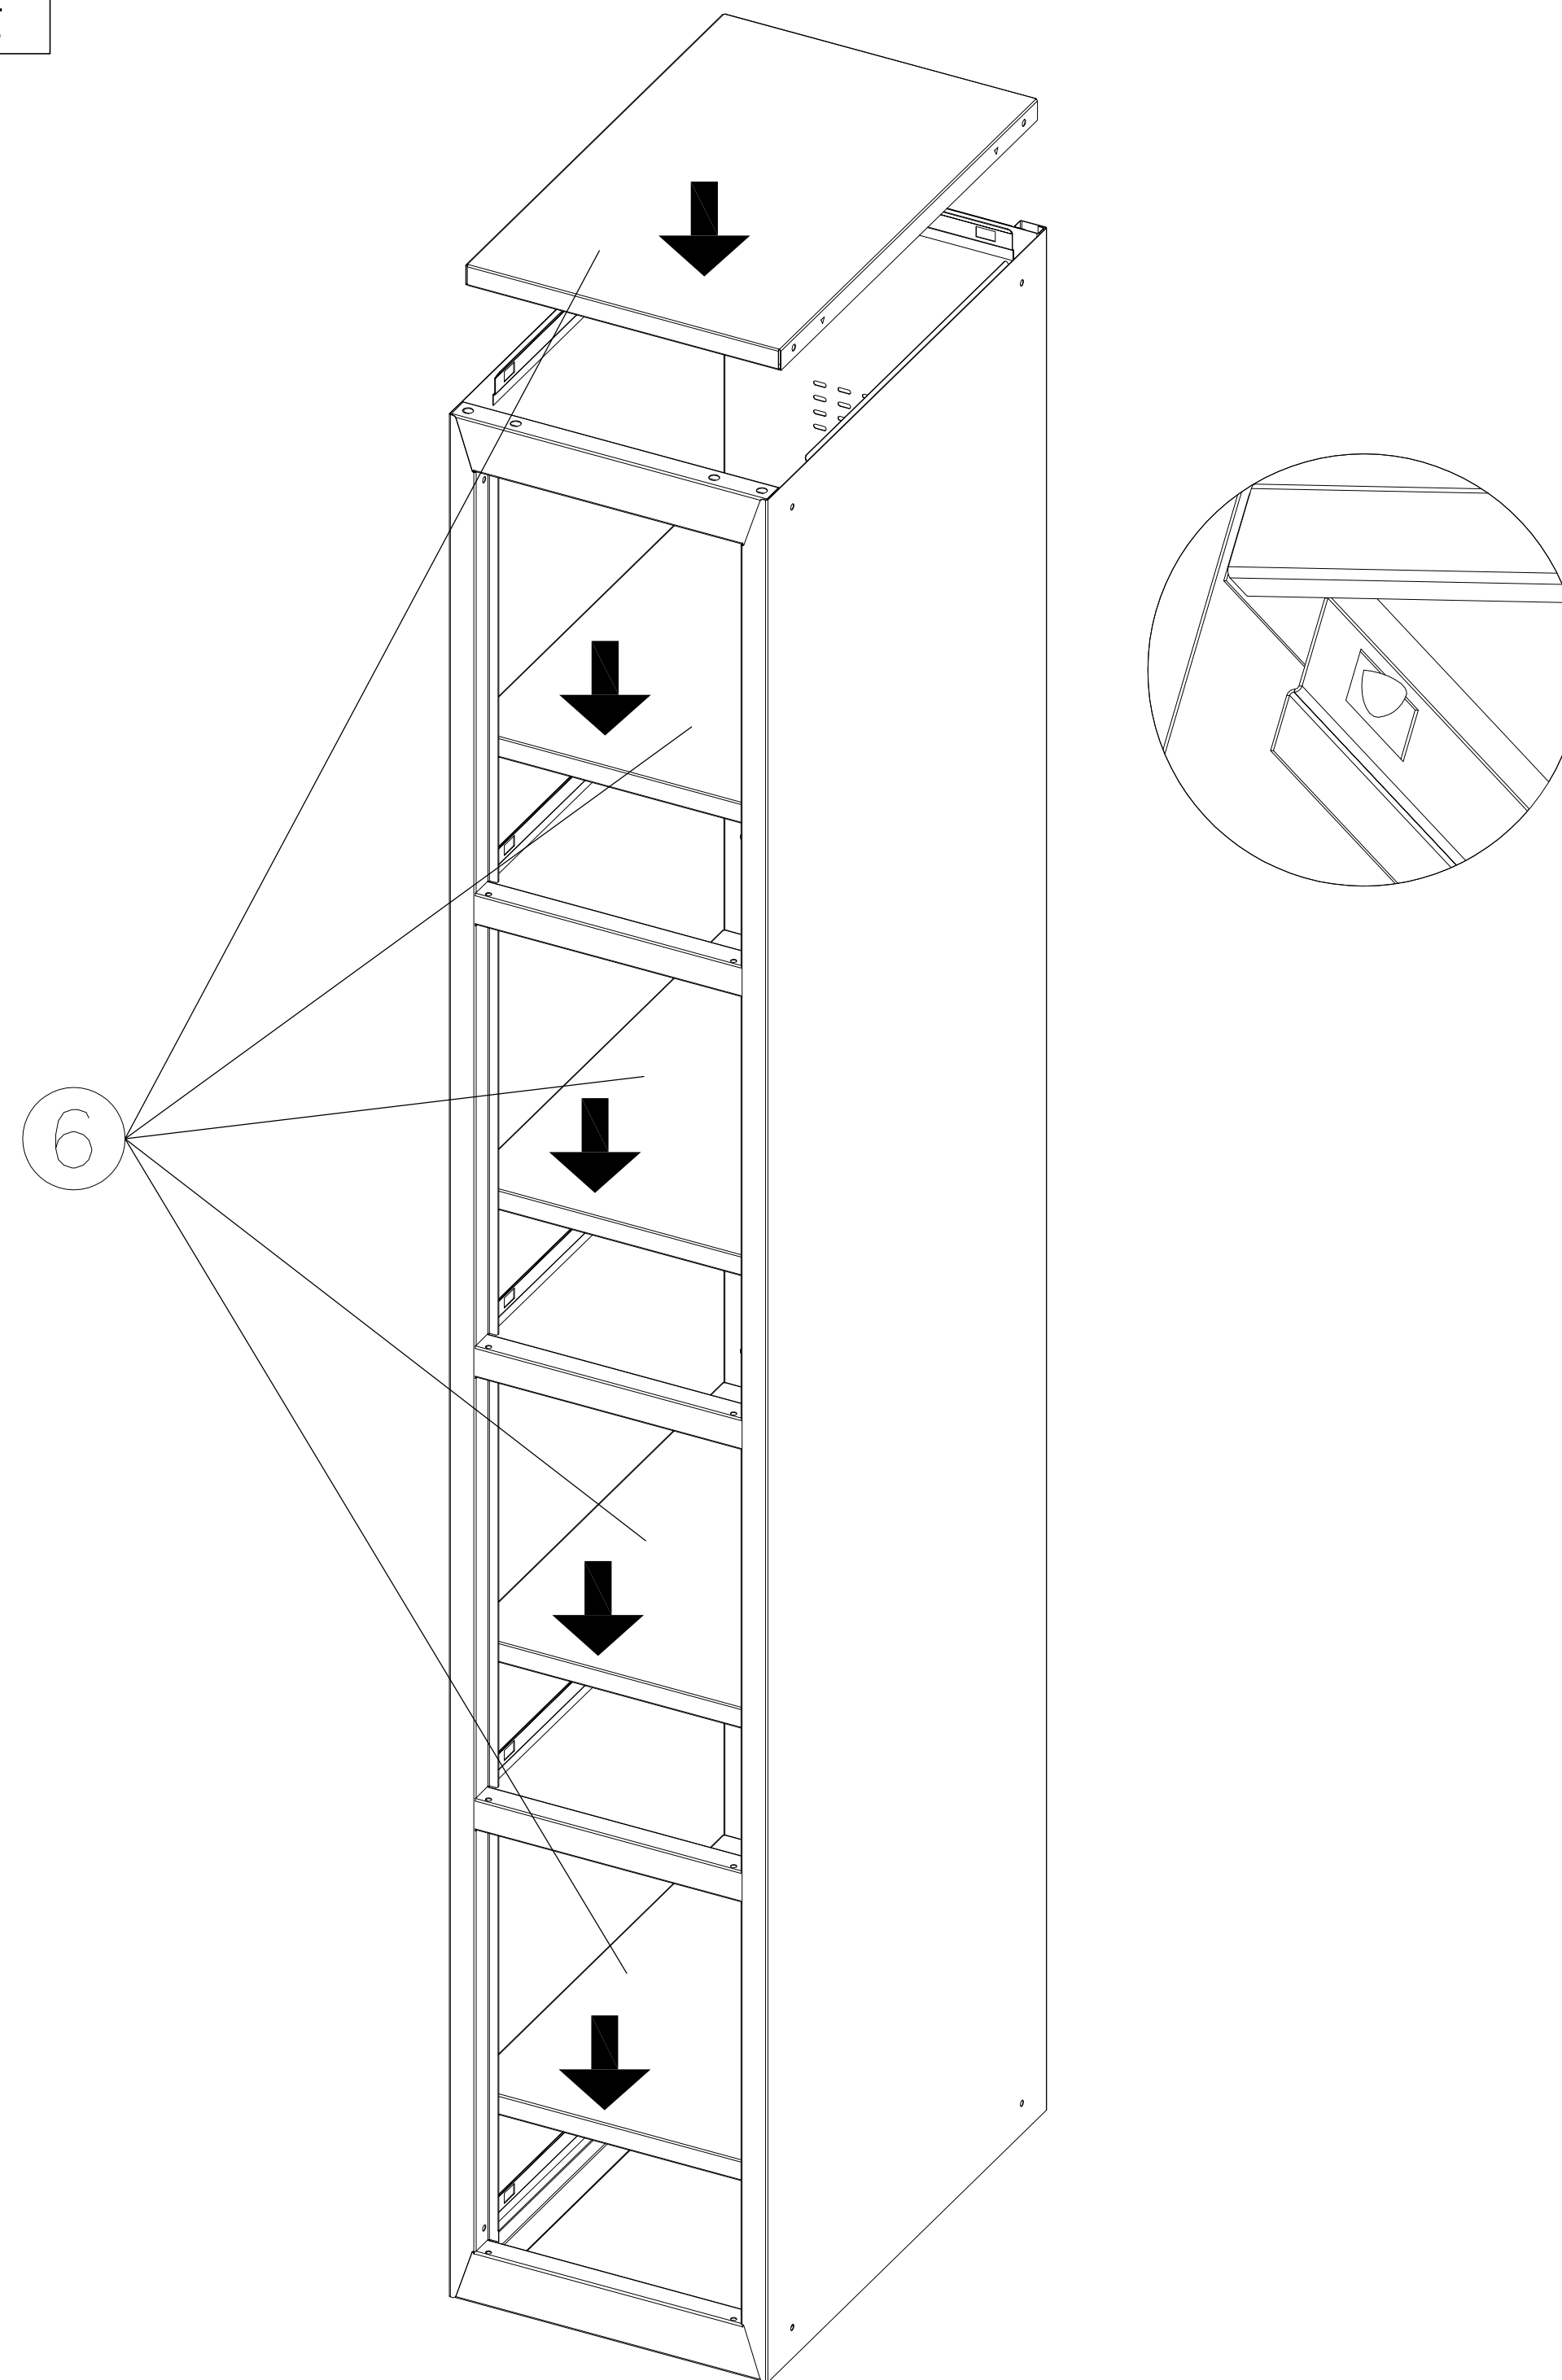

Spitze Schraube- 8 Stck.

Before assembling remove door from front frame.

1

10
X4

2

10
X4

3

4